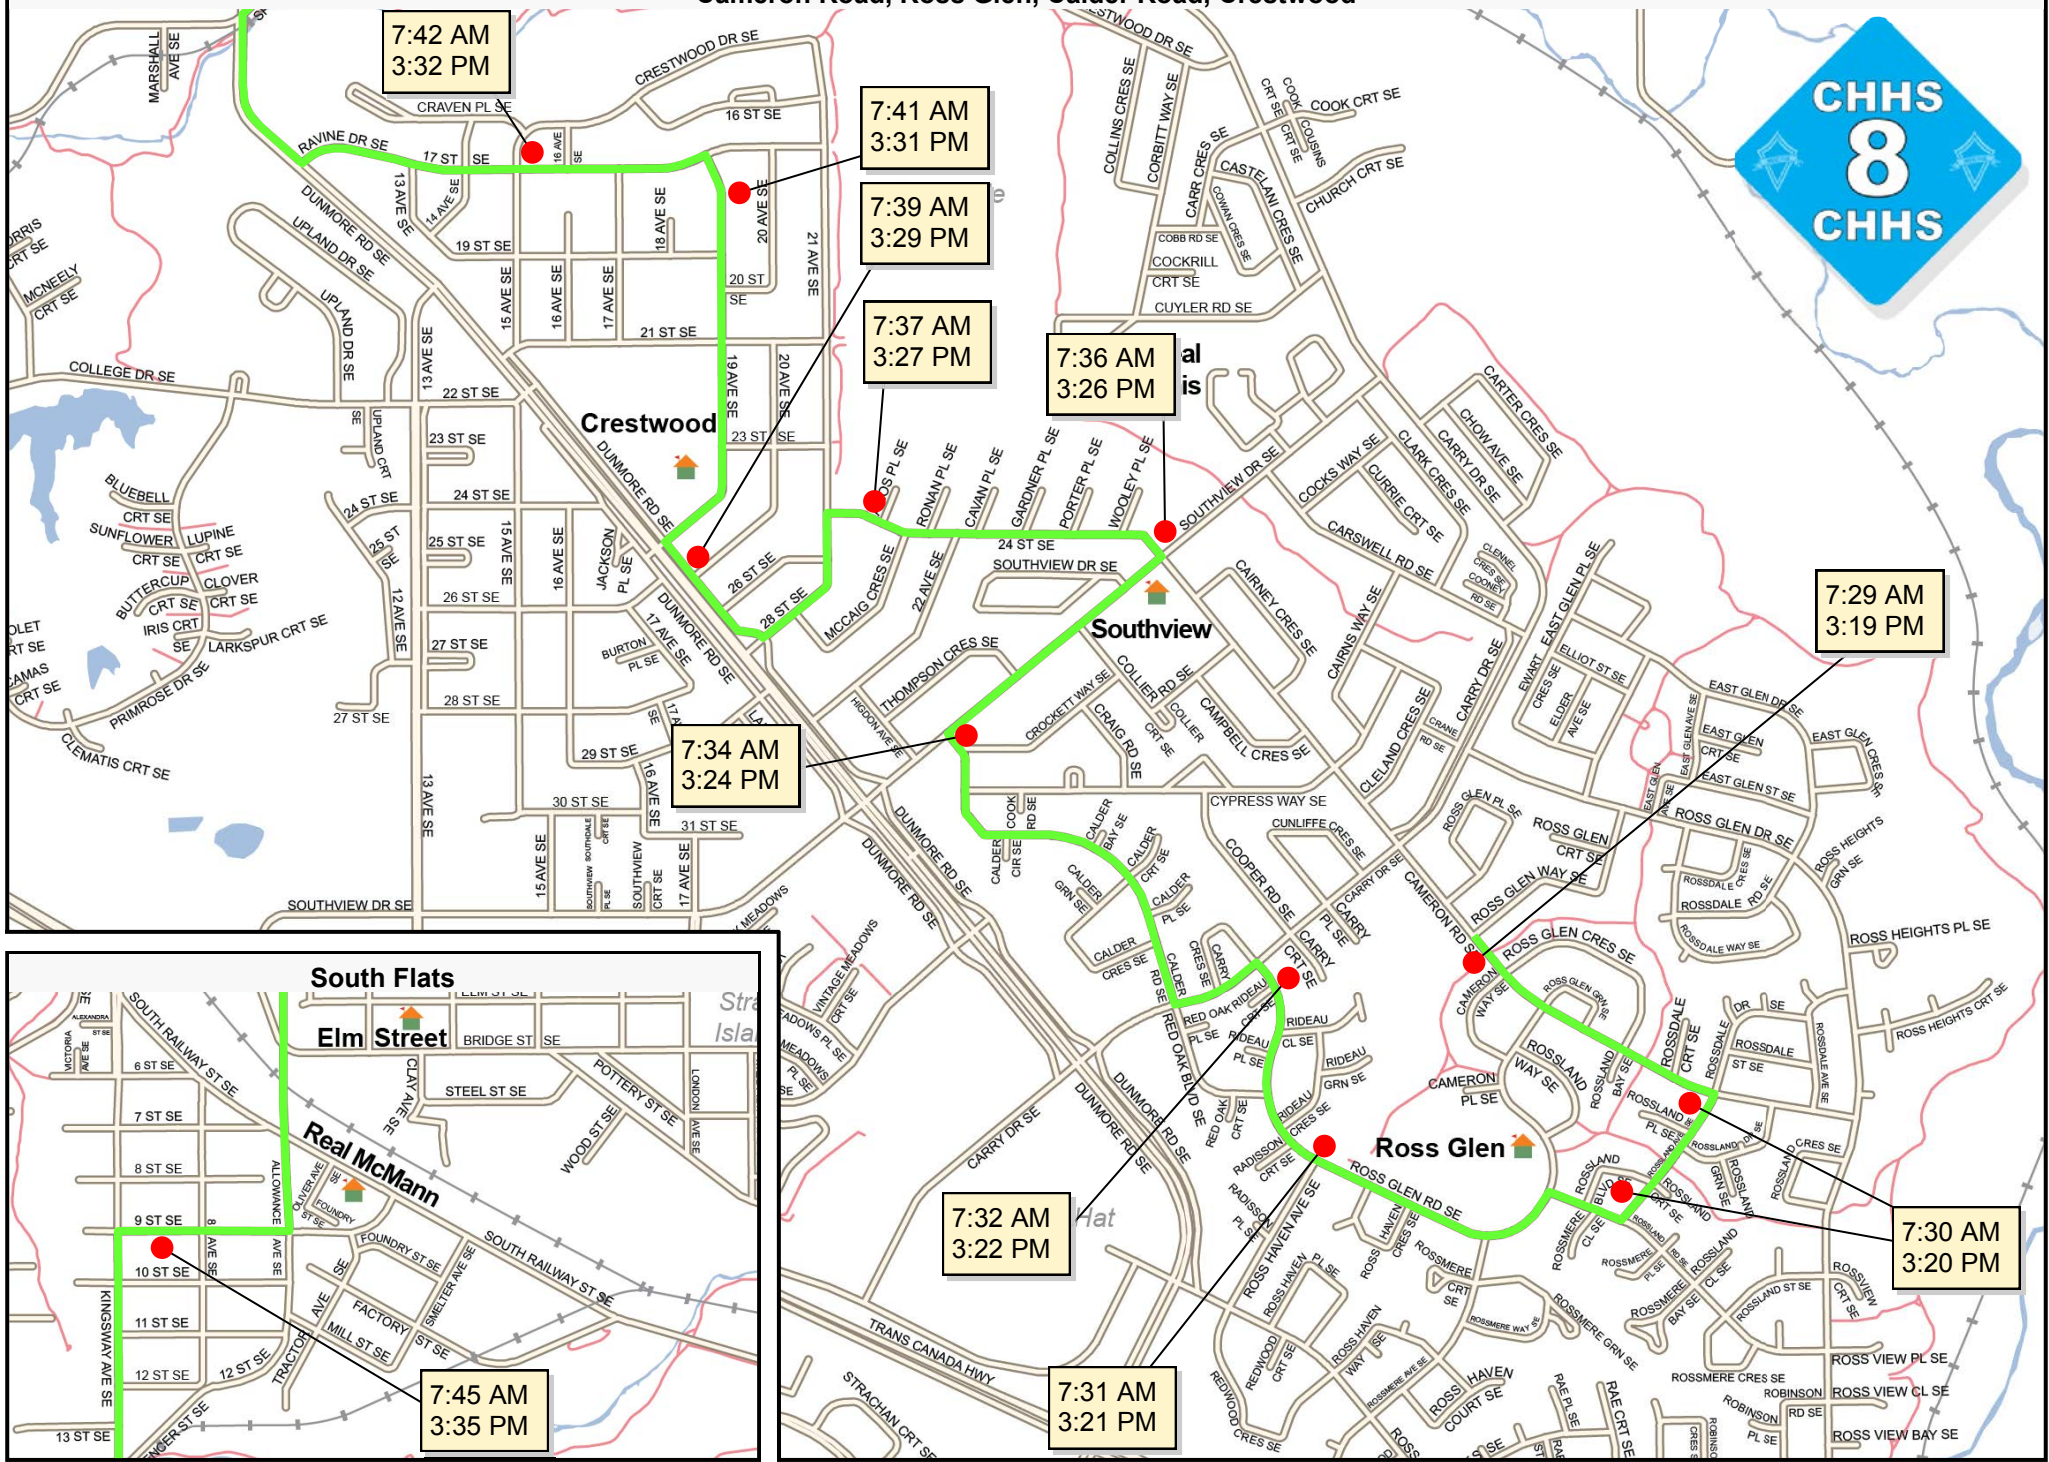

CHHS-8

Cameron Rd, Ross Glen, Calder Rd, Crestwood, South Flats

Cameron Road, Ross Glen, Calder Road, Crestwood

7:42 AM
3:32 PM

7:41 AM
3:31 PM

7:39 AM
3:29 PM

7:37 AM
3:27 PM

7:36 AM
3:26 PM

7:29 AM
3:19 PM

7:34 AM
3:24 PM

7:32 AM
3:22 PM

7:30 AM
3:20 PM

7:45 AM
3:35 PM

7:31 AM
3:21 PM