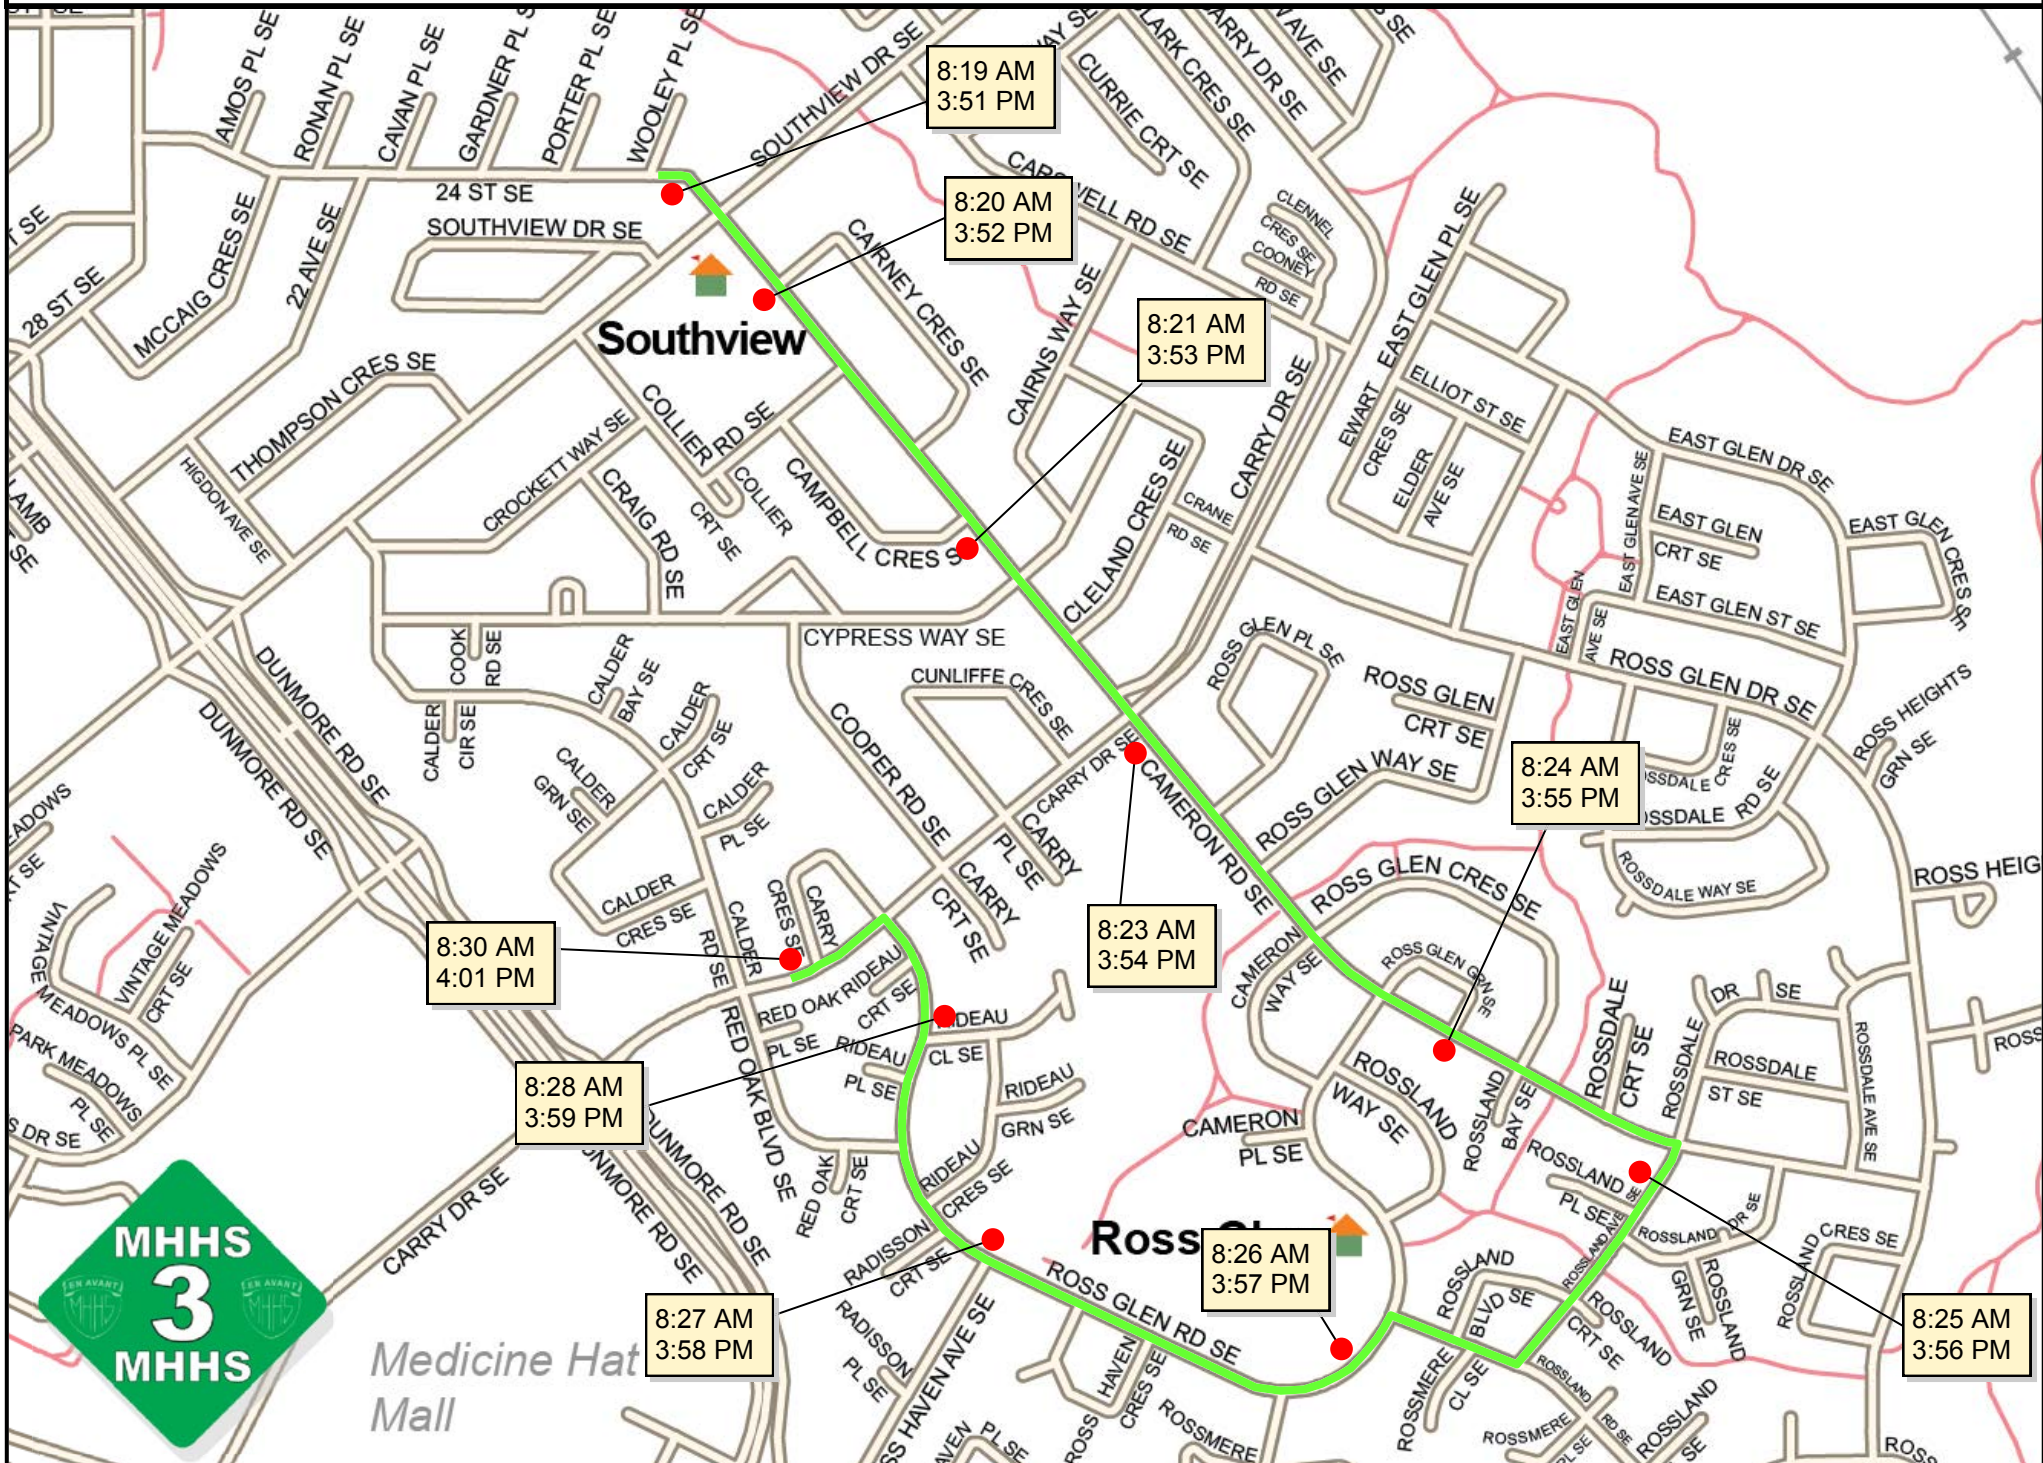

MHHS-3

Cameron Rd, Ross Glen Rd, Wooley Place

Medicine Hat
Mall