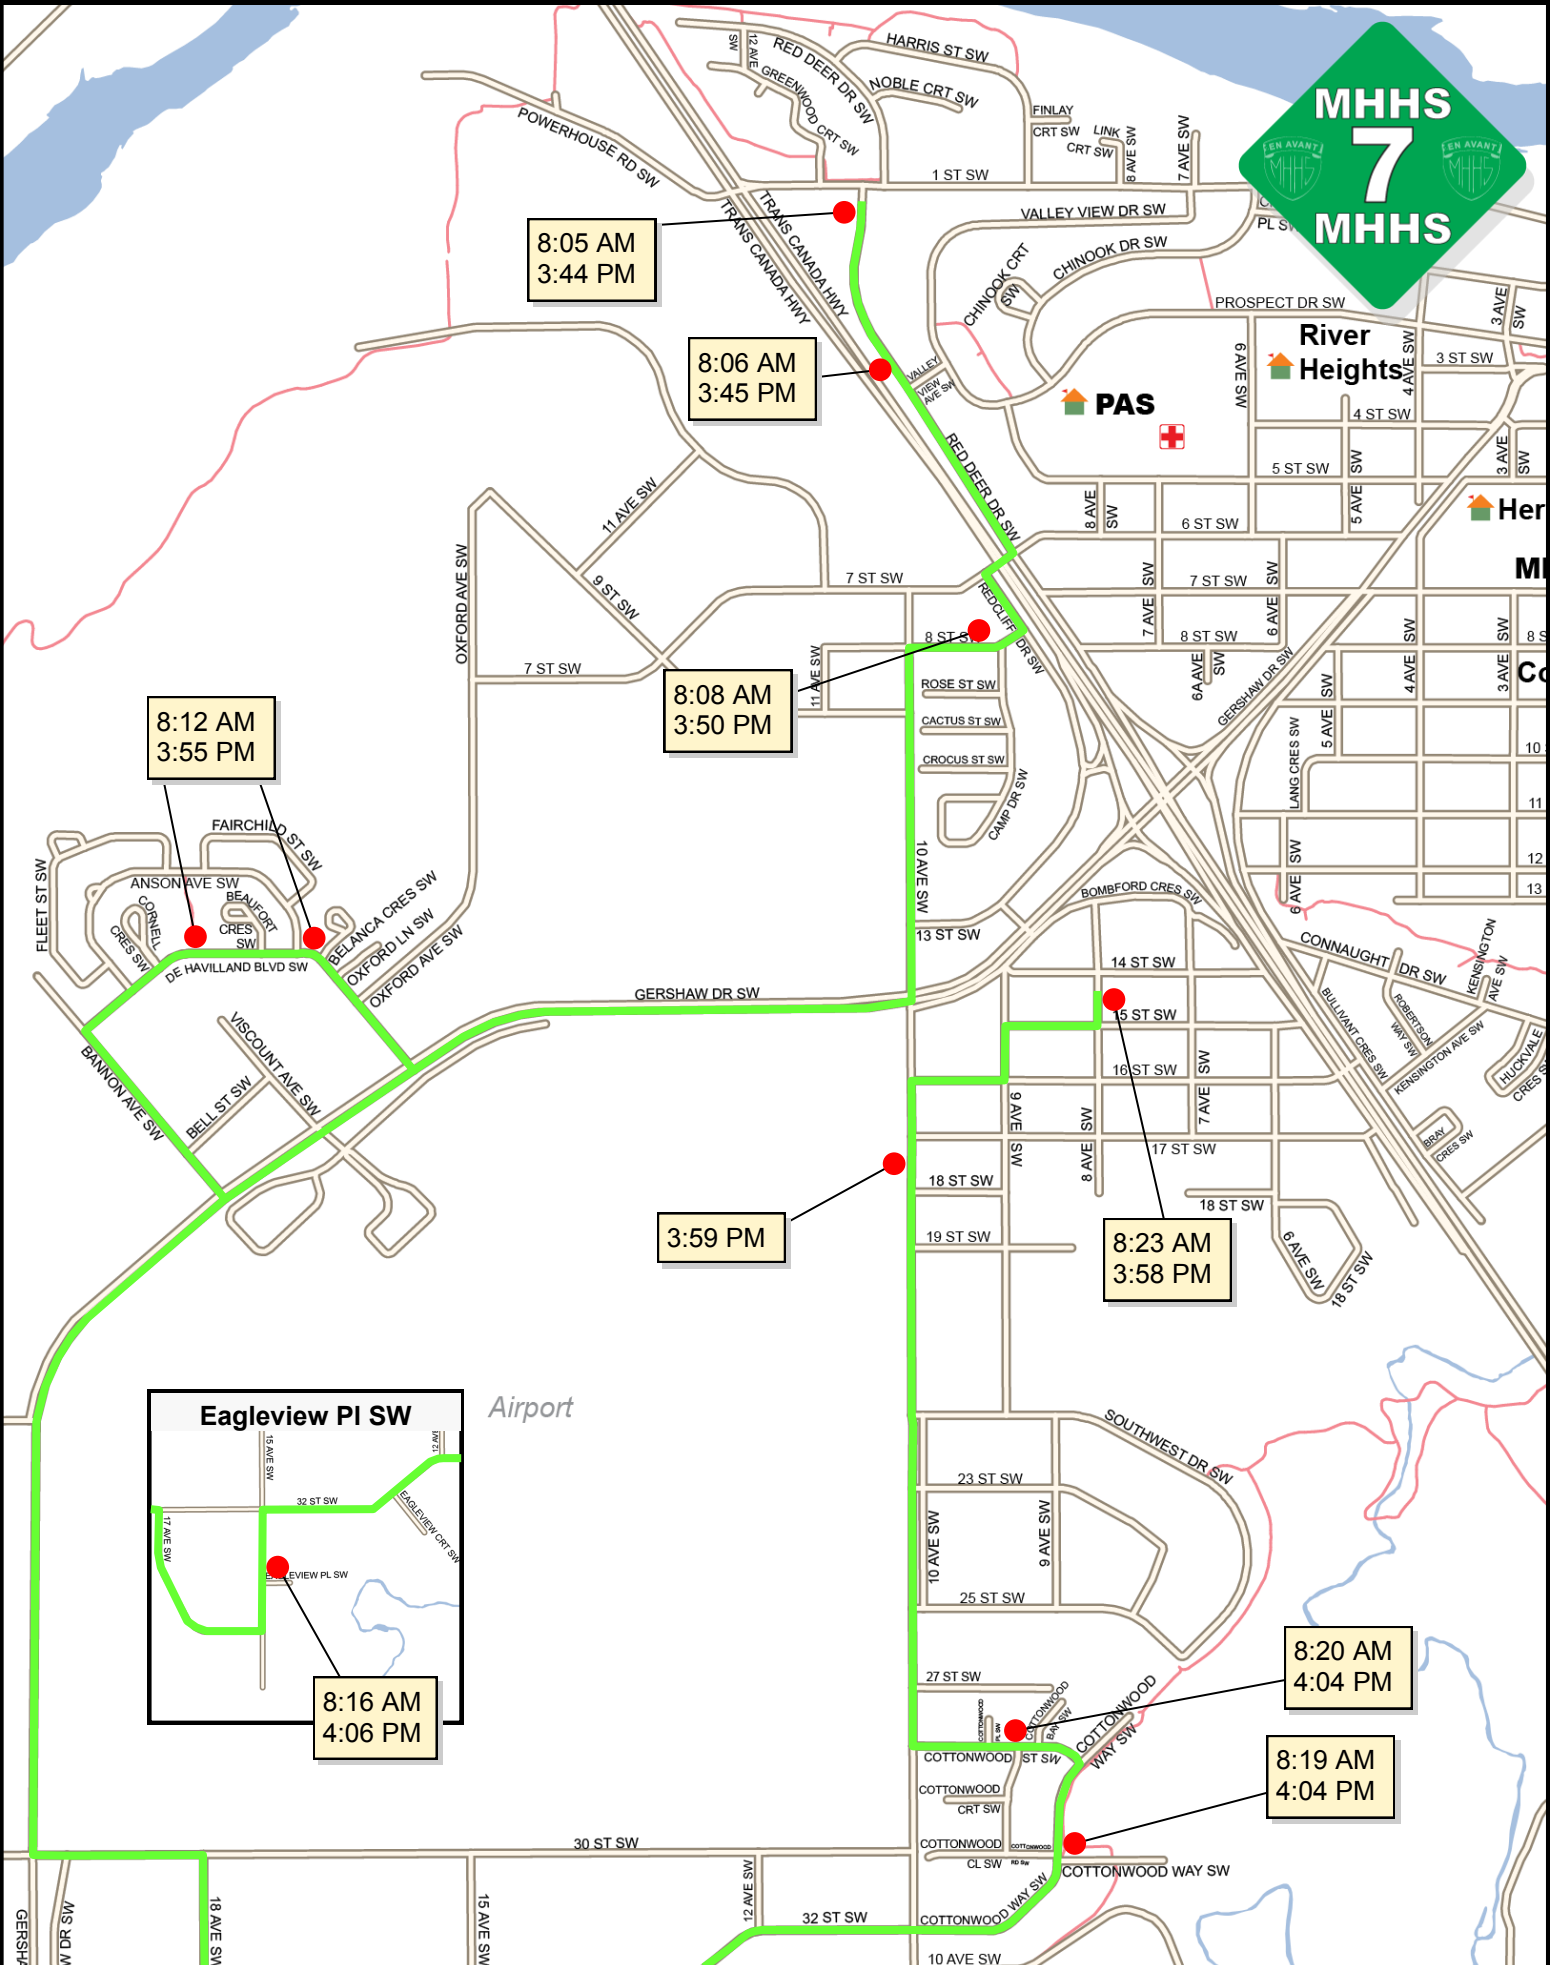

MHHS-7

Cottonwood, Tower Estates, Red Deer Dr

8:05 AM
3:44 PM

8:06 AM
3:45 PM

8:12 AM
3:55 PM

8:08 AM
3:50 PM

3:59 PM

8:23 AM
3:58 PM

Eagleview PI SW

8:16 AM
4:06 PM

8:20 AM
4:04 PM

8:19 AM
4:04 PM