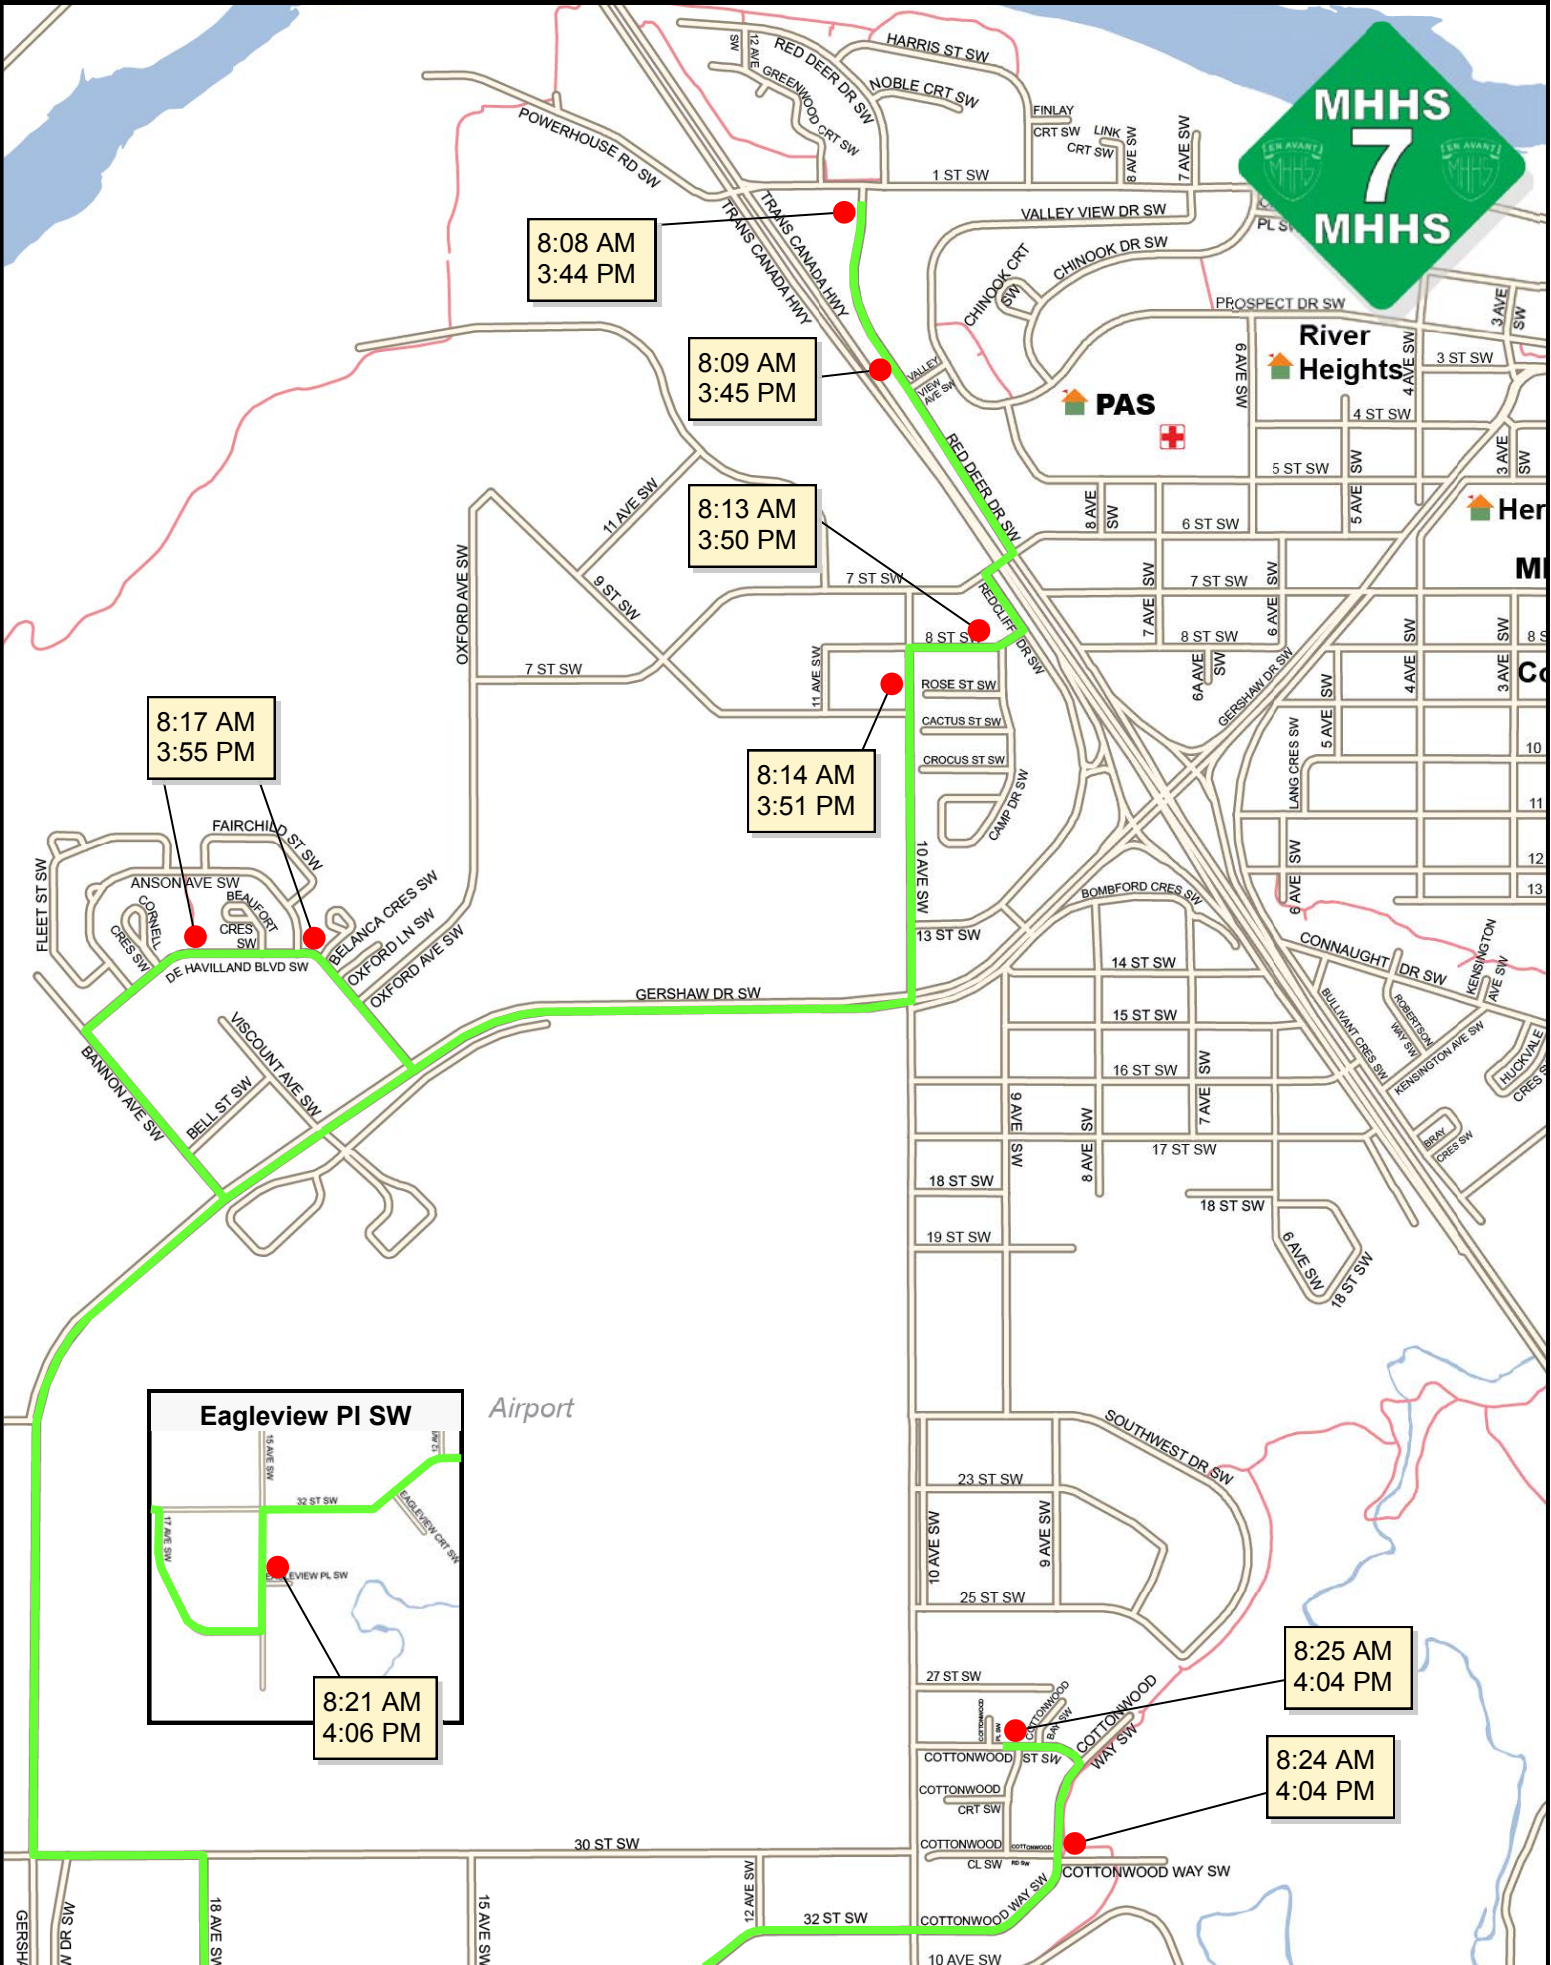

MHHS-7

Cottonwood, Tower Estates, Red Deer Dr

8:08 AM
3:44 PM

8:09 AM
3:45 PM

8:13 AM
3:50 PM

8:17 AM
3:55 PM

8:14 AM
3:51 PM

Eagleview PI SW
8:21 AM
4:06 PM

8:25 AM
4:04 PM

8:24 AM
4:04 PM